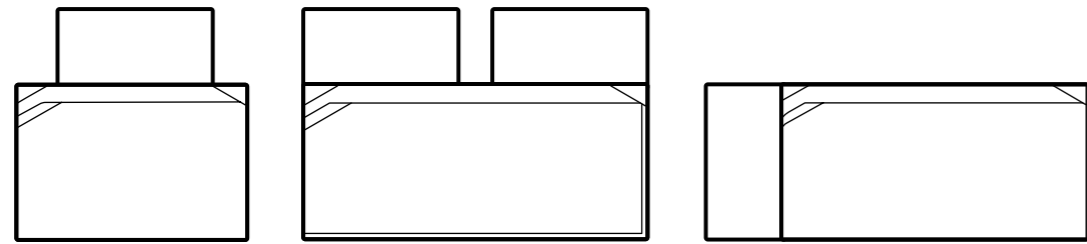

Infinity 3.0
External 3.4m
Internal 3m
Depth 1.45m

Terrace 3.0
External 3.4m
Internal 3m
Depth 1.45m

Round Pool Features

3m diameter (3.4m external)

Step for easy entry and exit from the pool

400mm wide bench seat around the perimeter of the Infinity

Optional spa jets for a complete hydrotherapy experience

Softer, organic design that blends with your landscaping

Only Design Certified round fibreglass plunge pool in Australia.

Make your small backyard even more functional and stylish with a round plunge pool. Enjoy the private pool experience without needing a lot of room and spend more time outside with your family.