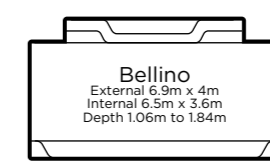

Amalfi - PCG Horizon

*Safety ledge not available on Bellino, Castello or Amalfi