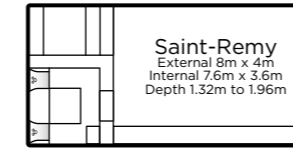

Bedarra - PCG Horizon

Saint-Remy & Saint-Louis Features

Wide entry step and large landing area with option to add air bubbles

2m x 1.86m and 980mm deep spa zone that can be heated separately from the pool

Cascading spillway between the spa and pool

450mm wide extended bench seat along one side of the pool

Bedarra & Hayman Features

Full-width beach entry area and wide entry steps

Extended bench seat down one side

Safety ledge around two sides, providing a rest point for kids*

Deep end entry and exit steps

*Children should be supervised at all times