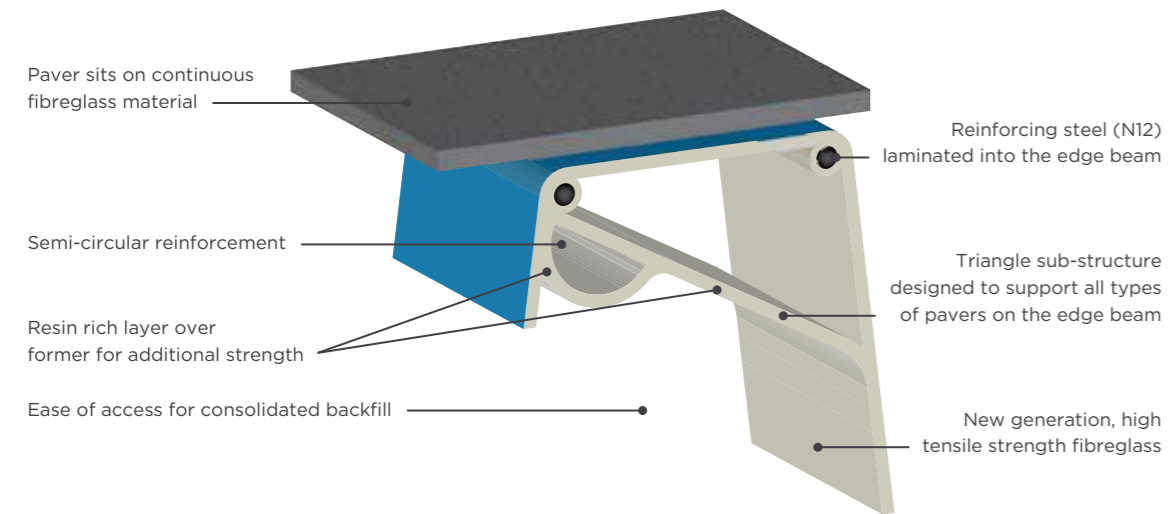

Why we build pools with 200mm edge beams

The design of the 200mm edge beam means that the strength is engineered into the pool. This means there is no need for secondary engineering works like a bond beam, however by still adding it we are giving you a pool with exceptional strength that can withstand installations in different soil types. No other pool company can offer you this level of strength.