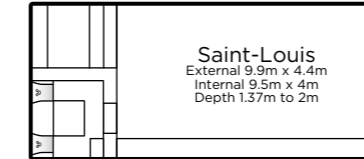

Bedarra - PCG Horizon

Saint-Remy & Saint-Louis Features

Wide entry step and large landing area with option to add air bubbles

2m x 1.86m and 980mm deep spa zone that can be heated separately from the pool

Cascading spillway between the spa and pool

450mm wide extended bench seat along one side of the pool

Bedarra & Hayman Features

Full-width beach entry area and wide entry steps

Extended bench seat down one side

Safety ledge around two sides, providing a rest point for kids*

Deep end entry and exit steps

*Children should be supervised at all times